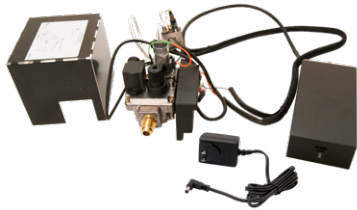

EPK-3V(P)-TR

High Capacity, 110V Electronic Valve Kit
(Compatible w/ **G4, G45, & G45-2** listed burners)