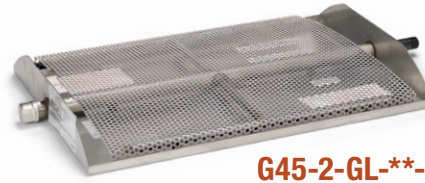

G45-2-GL-**-SS
Stainless Steel See-Thru Triple T Glass Burners
(Sizes: 16/19", 18/20", 24", 30", 36", 42", 48", 60")