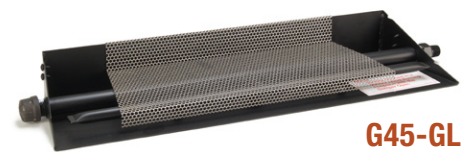

G45-GL
Triple T Glass Burners
Sizes: 16/19", 18/20", 24", 30", 36", 42", 48", 60"