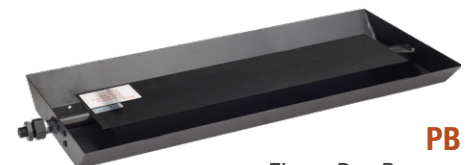

PB
Flame Pan Burners
(Sizes: 16", 18", 20", 24", 30", 36", 42")

*These burners are shown with optional control system.