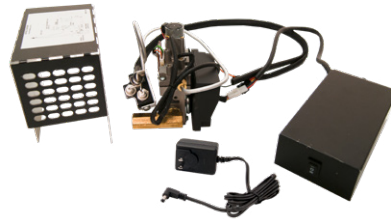

EPK-2V(P)-TR

110V Electronic Valve Kit
(Compatible w/ **G4, G45, & G45-2** listed burners)