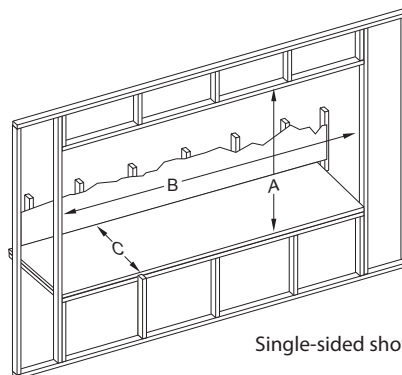

Single-sided shown